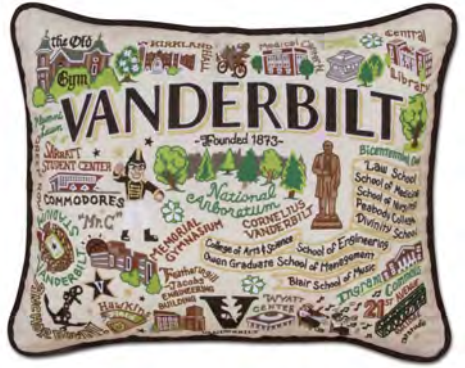

## Collegiate Pillow Collection

Original, licensed art is machine embroidered on 100% cotton cover with zip closure.

16" x 20"

Boston University  
Coming Soon!

East Carolina  
Coming Soon!

Central Florida  
Coming Soon!